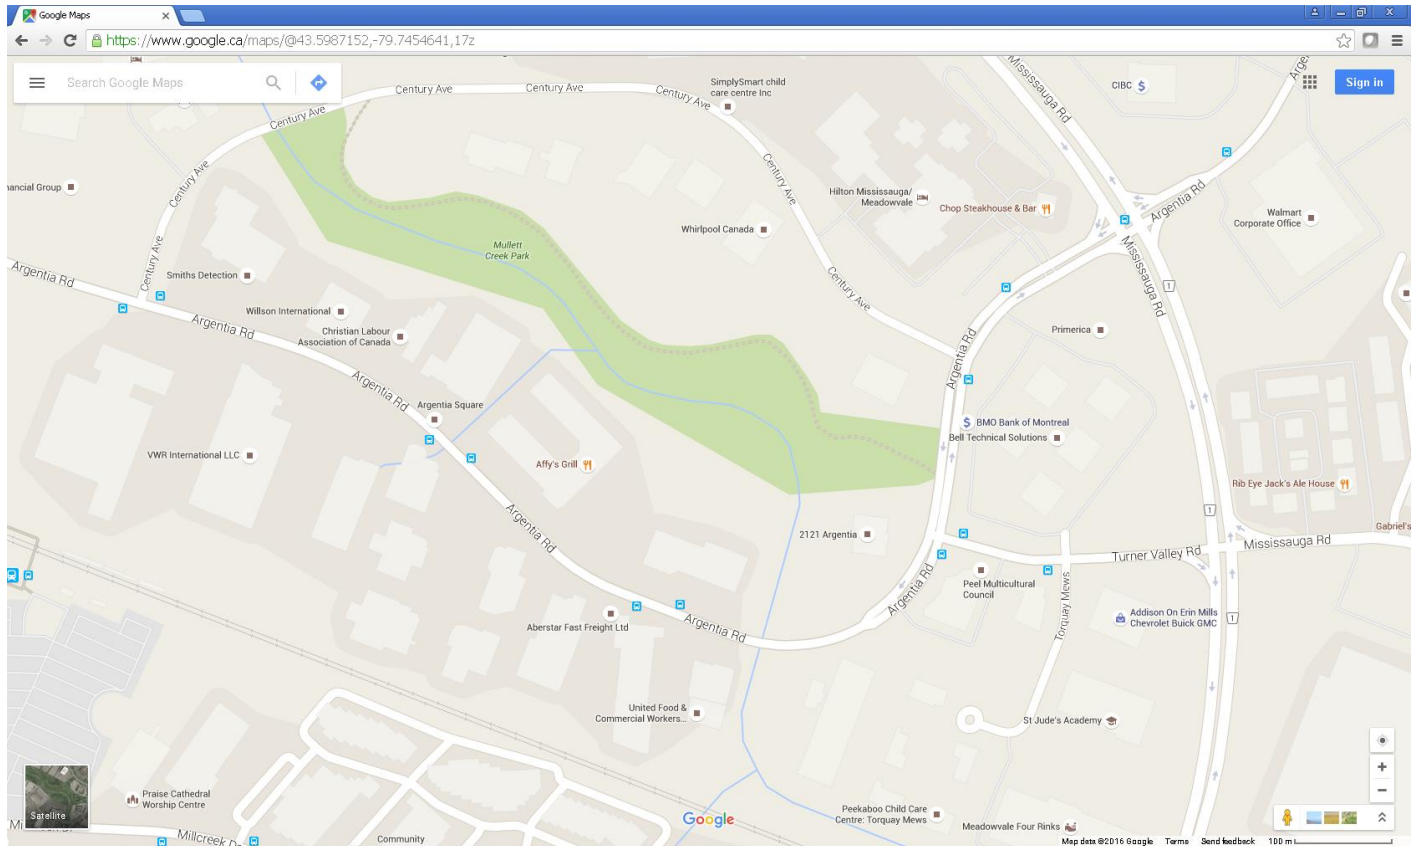

Driving Directions to HHA New Address as of September 1, 2016

FROM TORONTO SOUTHWEST (OAKVILLE) VIA QEW/403 – OPTION 1

- East on the QEW to the 403 (Toronto) and exit at Erin Mills Parkway (immediately following the Winston Churchill exit) and turn north/left onto Erin Mills Parkway.
- North/left on Erin Mills Parkway East (15 minutes) until you reach Turner Valley Road (it is at the bottom of a train overpass, just north of Millcreek Road) and turn west/left.
- Turn left onto Argentia and the white building is around the bend on the north/right hand side of the road.

Driving time from the 403 and Erin Mills Parkway (with good traffic flow) is 10-15 minutes.

Driving Directions to HHA New Address as of September 1, 2016

FROM TORONTO SOUTHWEST (OAKVILLE) VIA QEW/403/407 – OPTION 2

- East on the QEW to the 403 (Toronto) and take the 407 north to the 401 east (Toronto).
- From the 401, turn south/right at Erin Mills Parkway/Mississauga Road (immediately following the Winston Churchill exit) onto Erin Mills Parkway (you will see the Delta Hotel from the 401).
- From Erin Mills Parkway turn west/right onto Argentia Road (it is the second set of lights and the first major intersection south of the 401).

Driving time from the 401 and Erin Mills Parkway (with good traffic flow) is 2 minutes.

Driving Directions to HHA New Address as of September 1, 2016

FROM TORONTO SOUTHWEST (HAMILTON/BURLINGTON) VIA 407 – OPTION 3