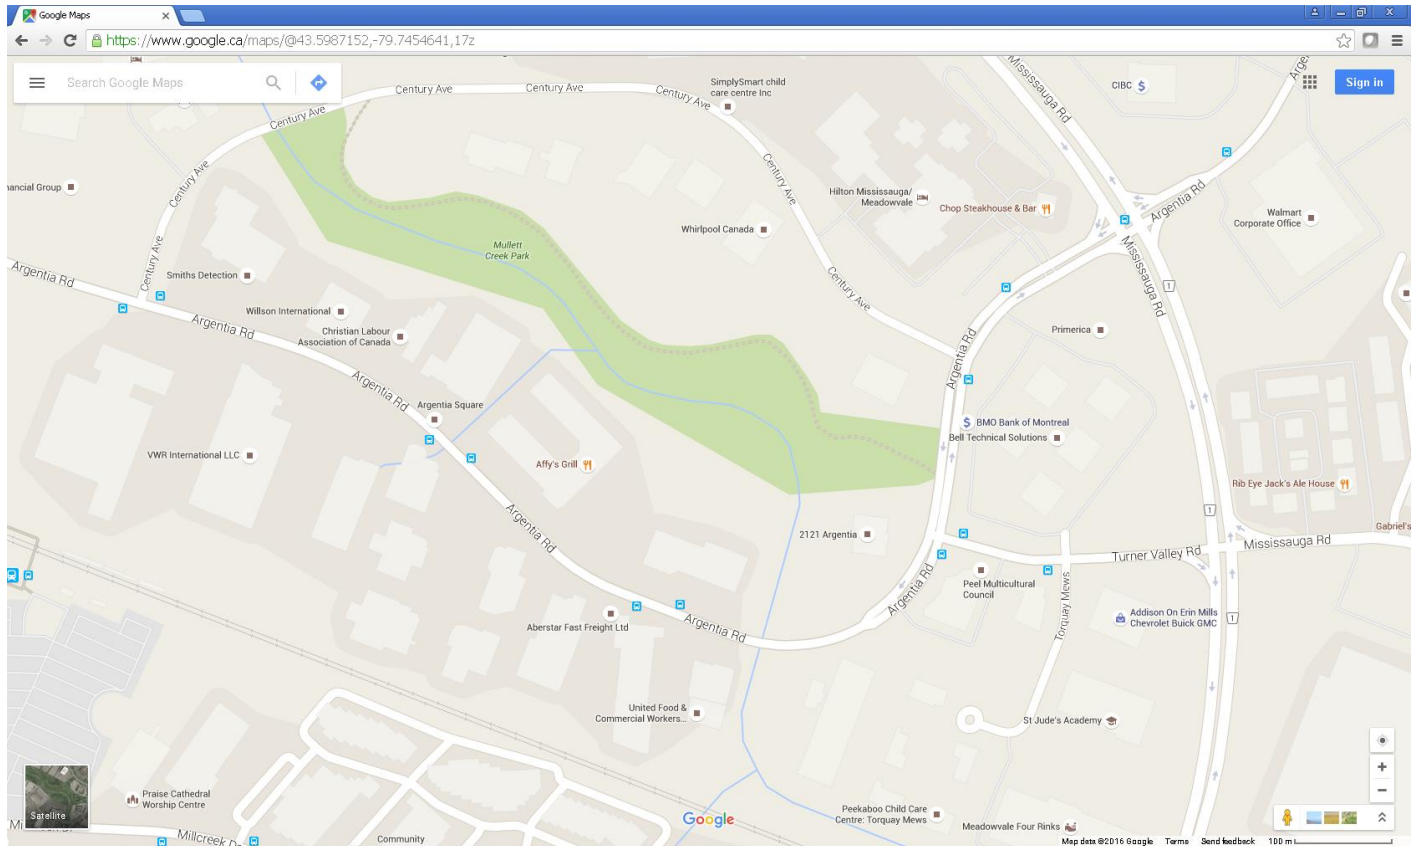

## Driving Directions to HHA New Address as of September 1, 2016

### **FROM TORONTO SOUTHWEST (OAKVILLE) VIA QEW/403 – OPTION 1**

- East on the QEW to the 403 (Toronto) and exit at Erin Mills Parkway (immediately following the Winston Churchill exit) and turn north/left onto Erin Mills Parkway.
- North/left on Erin Mills Parkway East (15 minutes) until you reach Turner Valley Road (it is at the bottom of a train overpass, just north of Millcreek Road) and turn west/left.
- Turn left onto Argentia and the white building is around the bend on the north/right hand side of the road.

### FROM TORONTO SOUTHWEST (OAKVILLE) VIA QEW/403/407 – OPTION 2

- East on the QEW to the 403 (Toronto) and take the 407 north to the 401 east (Toronto).
- From the 401, turn south/right at Erin Mills Parkway/Mississauga Road (immediately following the Winston Churchill exit) onto Erin Mills Parkway (you will see the Delta Hotel from the 401).
- From Erin Mills Parkway turn west/right onto Argentia Road (it is the second set of lights and the first major intersection south of the 401).

*At the intersection of Erin Mills Parkway & Argentia you will see the Hilton Meadowvale Hotel and Chop Restaurant on the northwest side of Argentia Road.*

- Drive west on Argentia past 2 sets of traffic lights, around a bend, and to the white building on the right/north side of the street.