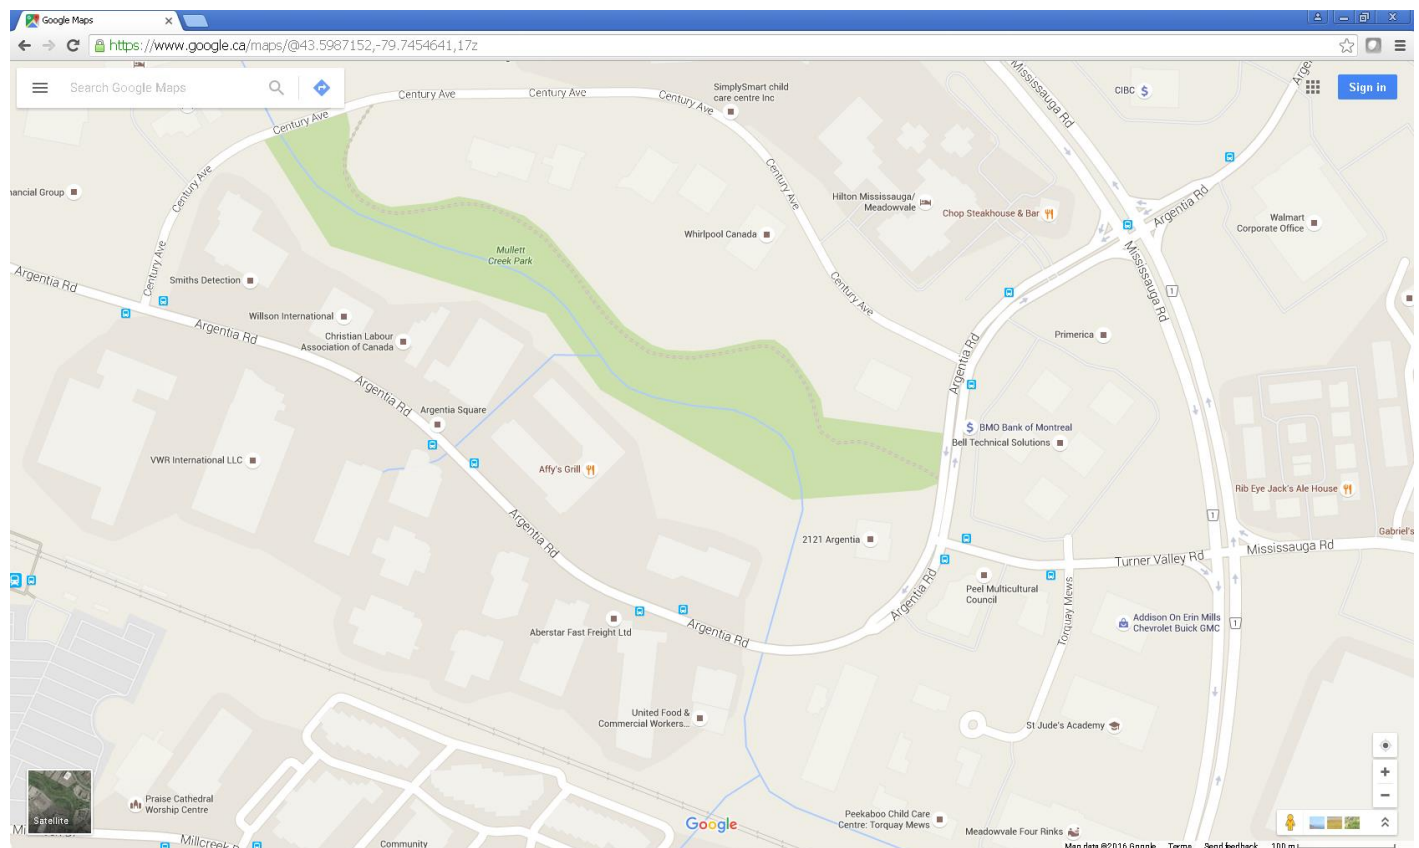

Driving Directions to HHA New Address as of September 1, 2016

FROM TORONTO SOUTHWEST (OAKVILLE) VIA QEW/403/407 – OPTION 2

- East on the QEW to the 403 (Toronto) and take the 407 north to the 401 east (Toronto).
- From the 401, turn south/right at Erin Mills Parkway/Mississauga Road (immediately following the Winston Churchill exit) onto Erin Mills Parkway (you will see the Delta Hotel from the 401).
- From Erin Mills Parkway turn west/right onto Argentia Road (it is the second set of lights and the first major intersection south of the 401).

At the intersection of Erin Mills Parkway & Argentia you will see the Hilton Meadowvale Hotel and Chop Restaurant on the northwest side of Argentia Road.

- Drive west on Argentia past 2 sets of traffic lights, around a bend, and to the white building on the right/north side of the street.

Driving time from the 401 and Erin Mills Parkway (with good traffic flow) is 2 minutes.