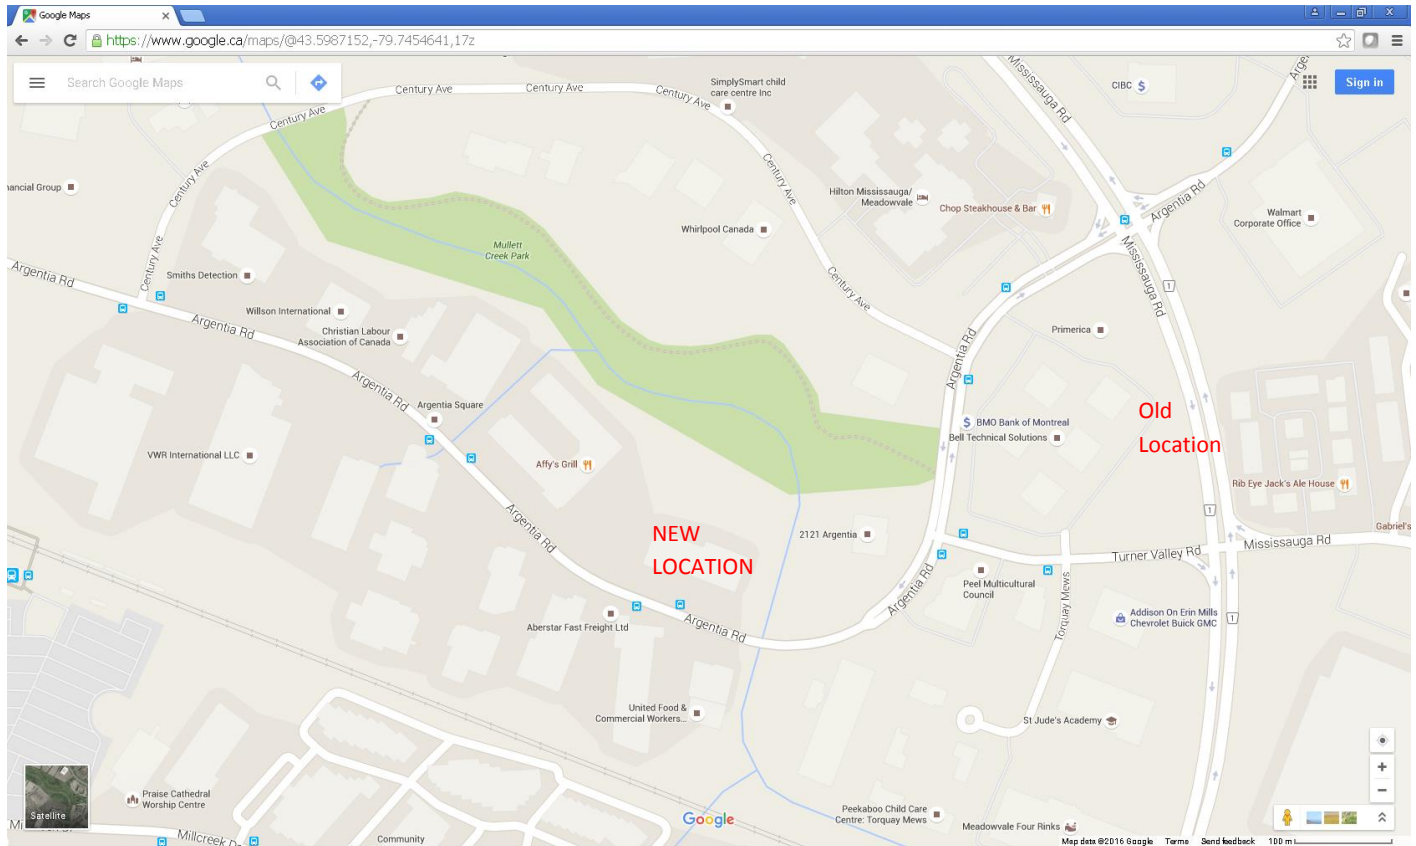

Driving Directions to HHA New Address as of September 1, 2016

FROM TORONTO NORTHWEST (GUELPH) TO HHA:

- East on the 401 to the Erin Mills Parkway/Mississauga Road Exit (immediately following the Winston Churchill exit) turn south/right onto Erin Mills Parkway.
- From Erin Mills Parkway turn west/right onto Argentia Road (it is the second set of lights and the first major intersection south of the 401).

At the intersection of Erin Mills Parkway & Argentia you will see the Hilton Meadowvale Hotel and Chop Restaurant on the northwest side of Argentia Road.

- Drive west on Argentia past 2 sets of traffic lights, around a bend, and to the white building on the right/north side of the street.

Driving time from Guelph (with good traffic flow) is 40-45 minutes.

Directions-Toronto Northwest