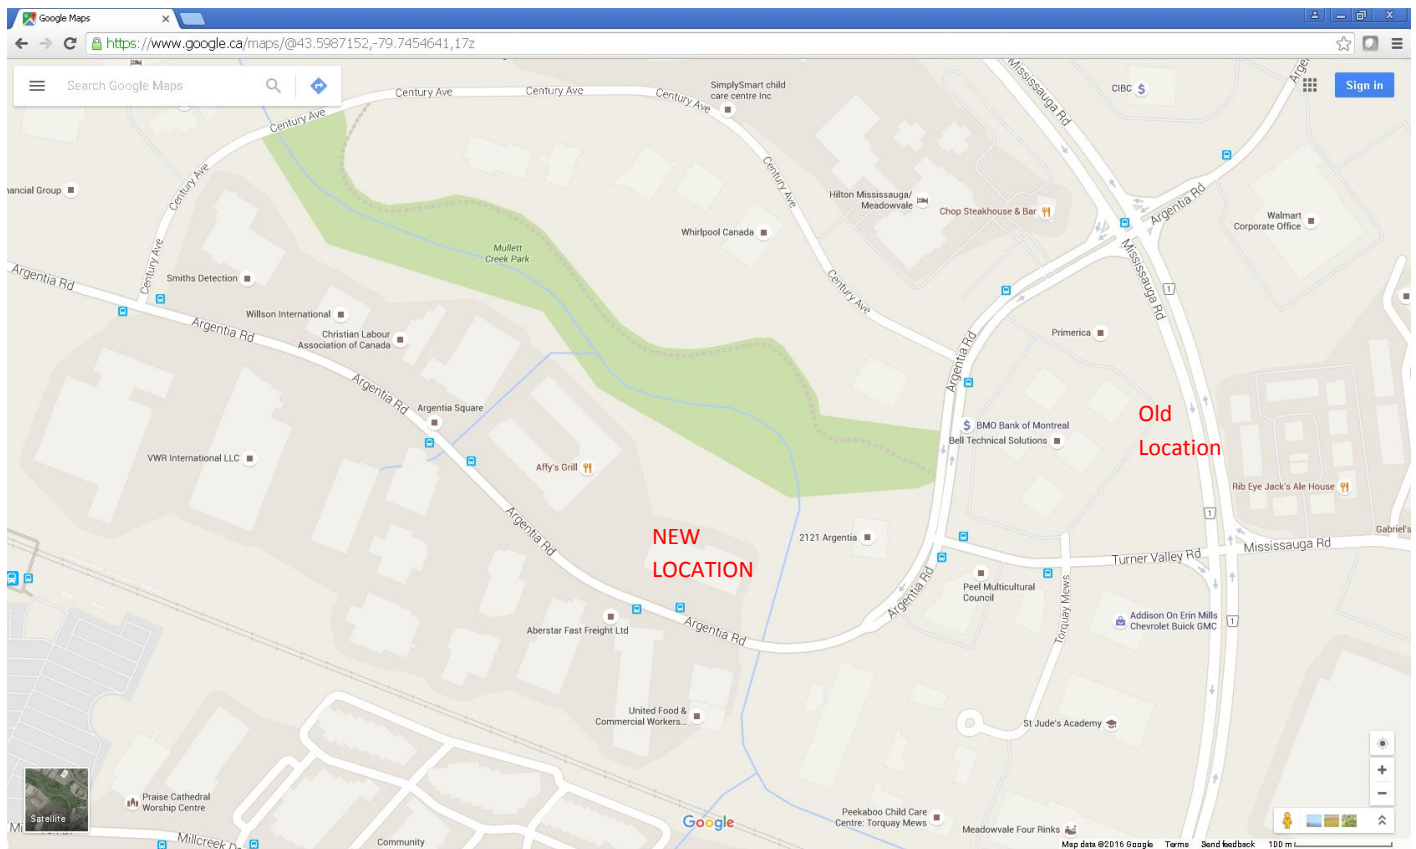

Driving Directions to HHA New Address as of September 1, 2016

FROM TORONTO NORTHWEST (GUELPH) TO HHA:

- East on the 401 to the Erin Mills Parkway/Mississauga Road Exit (immediately following the Winston Churchill exit) turn south/right onto Erin Mills Parkway.
- From Erin Mills Parkway turn west/right onto Argentia Road (it is the second set of lights and the first major intersection south of the 401).

At the intersection of Erin Mills Parkway & Argentia you will see the Hilton Meadowvale Hotel and Chop Restaurant on the northwest side of Argentia Road.

- Drive west on Argentia past 2 sets of traffic lights, around a bend, and to the white building on the right/north side of the street.

Driving time from Guelph (with good traffic flow) is 40-45 minutes.

Directions-Toronto Northwest