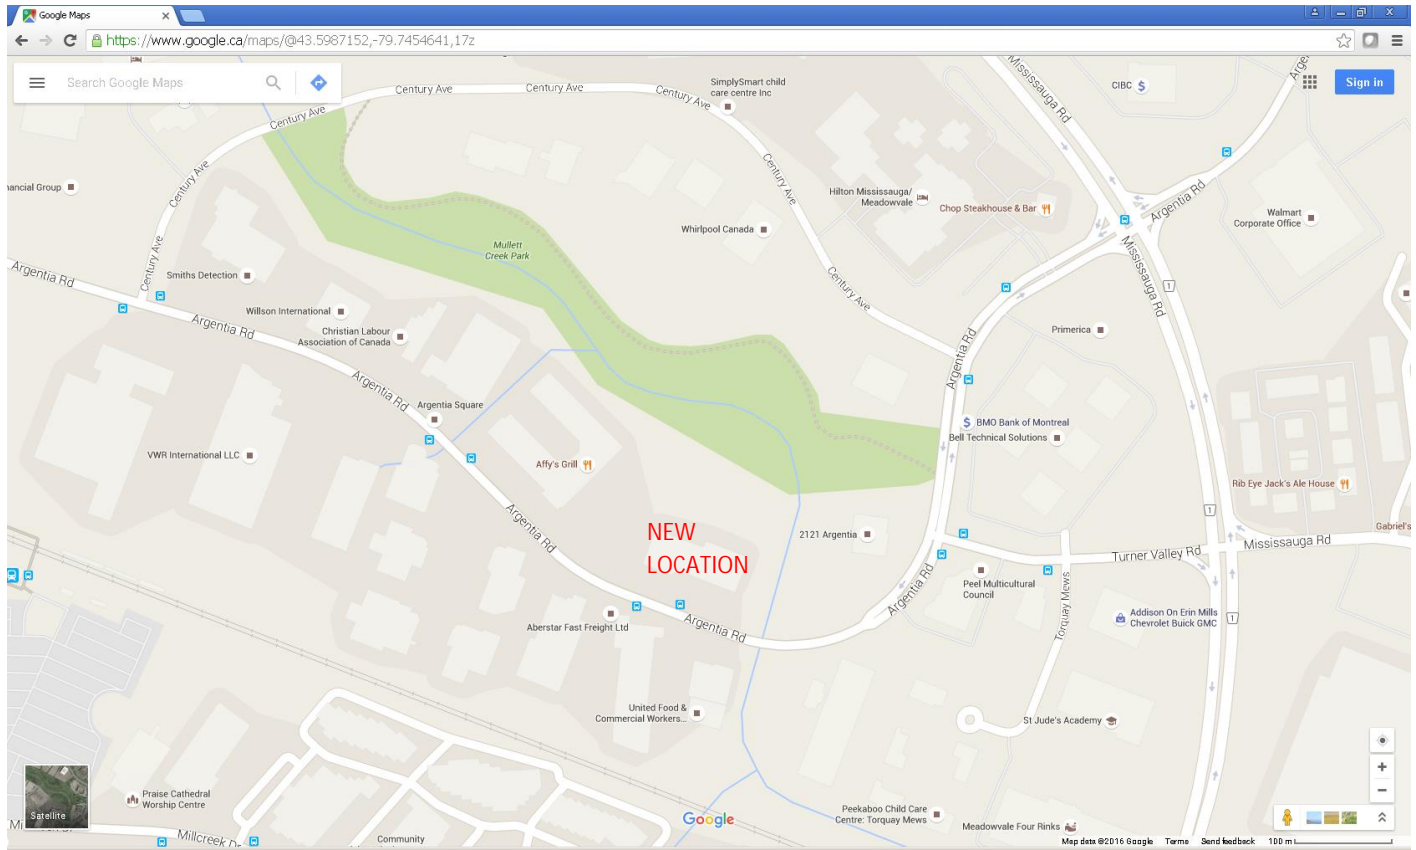

Driving Directions to HHA New Address as of September 1, 2016

FROM TORONTO EAST VIA 401

- West on the 401 to the Erin Mills Parkway/Mississauga Road Exit (immediately following the Mavis Rd. exit) turn south/left onto Erin Mills Parkway.
- From Erin Mills Parkway turn west/right onto Argentia Road (it is the second set of lights and the first major intersection south of the 401).

At the intersection of Erin Mills Parkway & Argentia you will see the Hilton Meadowvale Hotel and Chop Restaurant on the northwest side of Argentia Road.

- Drive west on Argentia past 2 sets of traffic lights, around a bend, and the white building is on the right/north side of the street.

Driving time from the Toronto International Airport (with good traffic flow) is 15-20 minutes.

Driving Directions to HHA New Address as of September 1, 2016

FROM TORONTO EAST VIA 407

- West on the 407 to the Mississauga Road Exit (immediately following the Mavis Rd. exit) and turn south/left onto Mississauga Road (which turns into Erin Mills Parkway once you cross the bridge at the 401).
- From Erin Mills Parkway turn west/right onto Argentia Road (it is the second set of lights and the first major intersection south of the 401).