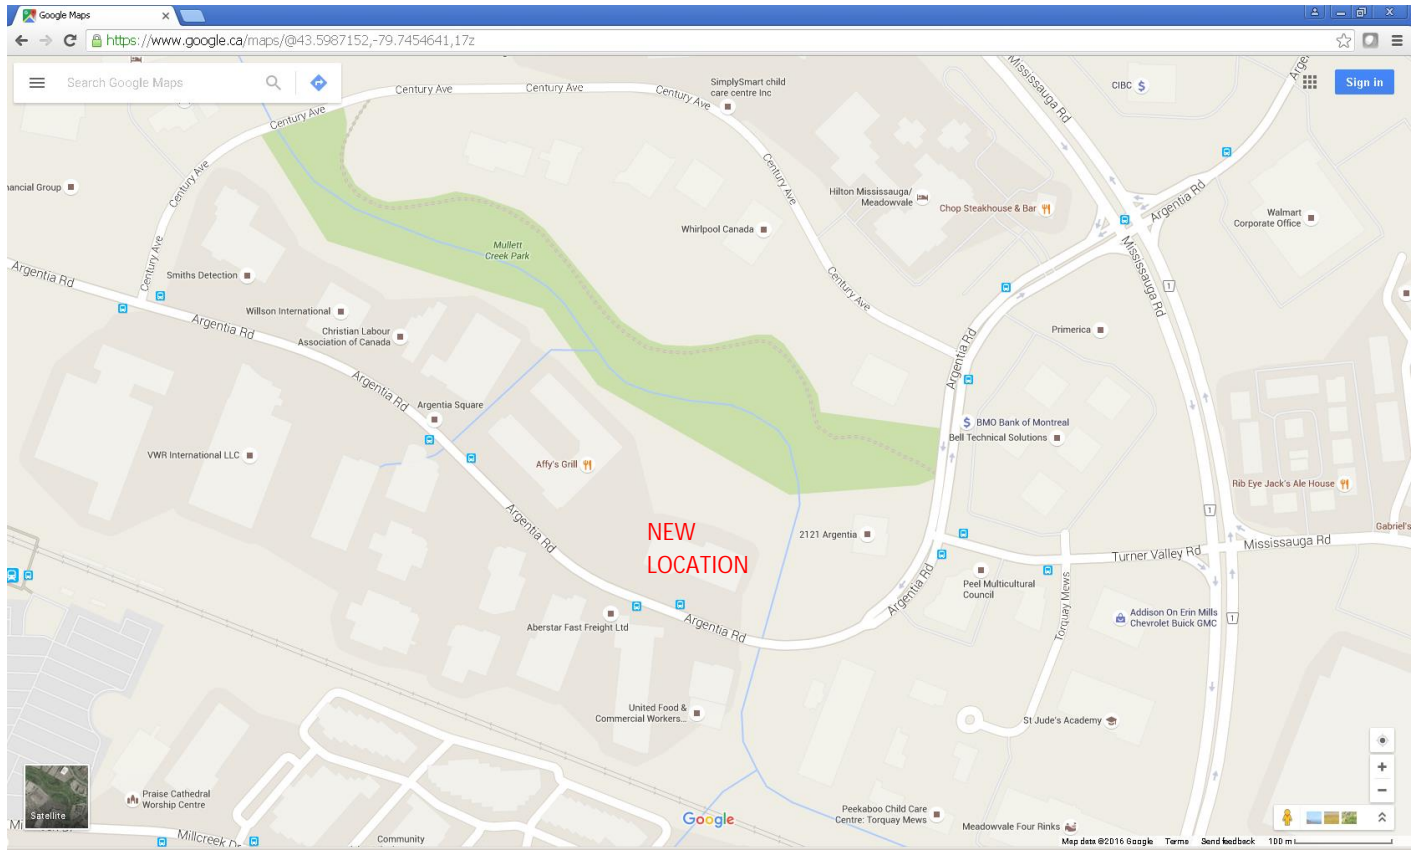

Driving Directions to HHA New Address as of September 1, 2016

FROM TORONTO EAST VIA 407

- West on the 407 to the Mississauga Road Exit (immediately following the Mavis Rd. exit) and turn south/left onto Mississauga Road (which turns into Erin Mills Parkway once you cross the bridge at the 401).
- From Erin Mills Parkway turn west/right onto Argentia Road (it is the second set of lights and the first major intersection south of the 401).

At the intersection of Erin Mills Parkway & Argentia you will see the Hilton Meadowdale Hotel and Chop Restaurant on the northwest side of Argentia Road.

- Drive west on Argentia past 2 sets of traffic lights, around a bend, and the white building is on the right/north side of the street.

Driving time from the 427 exit (with good traffic flow) is 10-15 minutes.