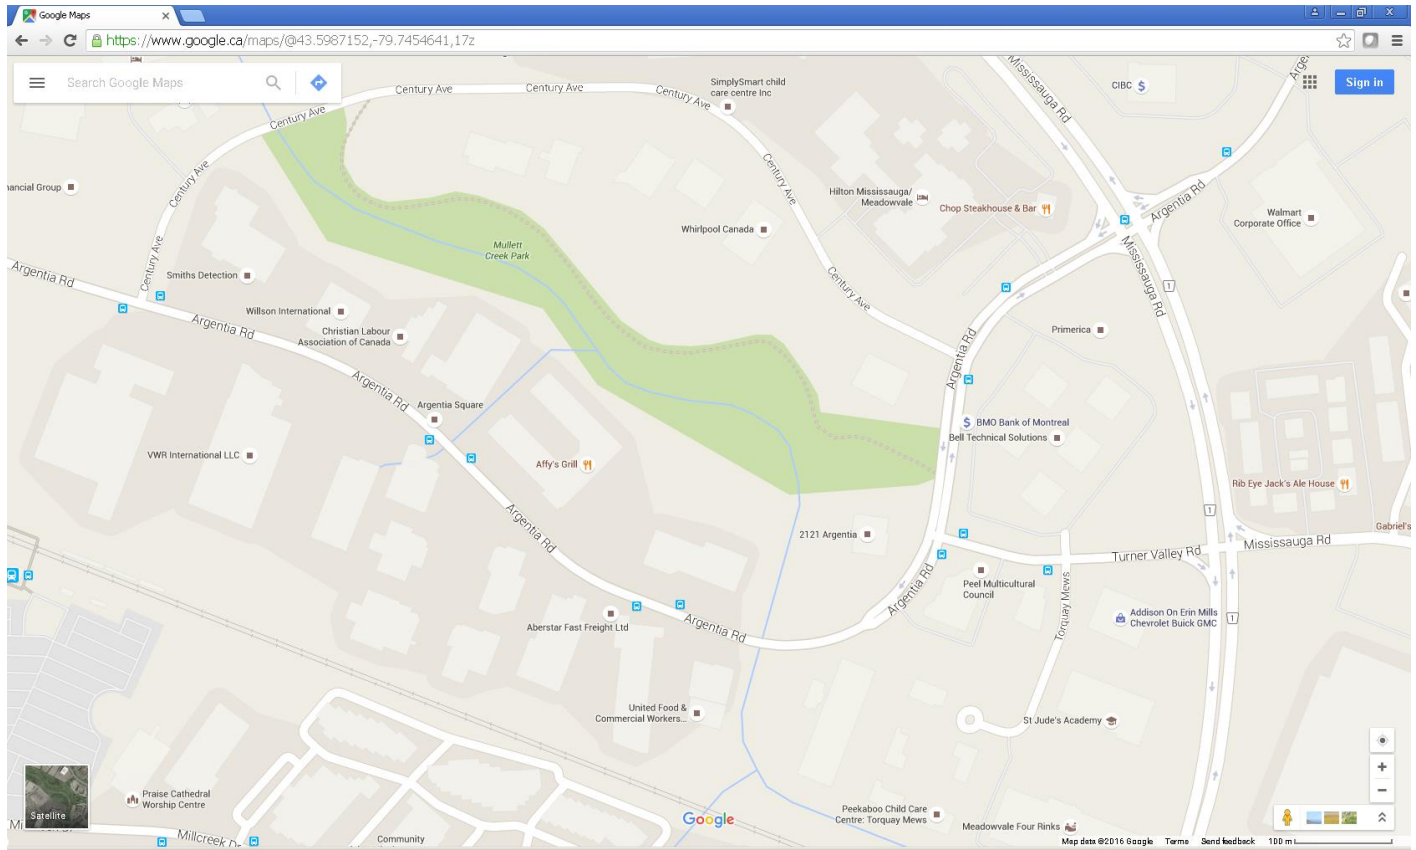

## Driving Directions to HHA New Address as of September 1, 2016

### **FROM TORONTO EAST VIA 401**

- West on the 401 to the Erin Mills Parkway/Mississauga Road Exit (immediately following the Mavis Rd. exit) turn south/left onto Erin Mills Parkway.
- From Erin Mills Parkway turn west/right onto Argentia Road (it is the second set of lights and the first major intersection south of the 401).

*At the intersection of Erin Mills Parkway & Argentia you will see the Hilton Meadowvale Hotel and Chop Restaurant on the northwest side of Argentia Road.*

- Drive west on Argentia past 2 sets of traffic lights, around a bend, and the white building is on the right/north side of the street.

*At the intersection of Erin Mills Parkway & Argentia you will see the Hilton Meadowdale Hotel and Chop Restaurant on the northwest side of Argentia Road.*

- Drive west on Argentia past 2 sets of traffic lights, around a bend, and the white building is on the right/north side of the street.