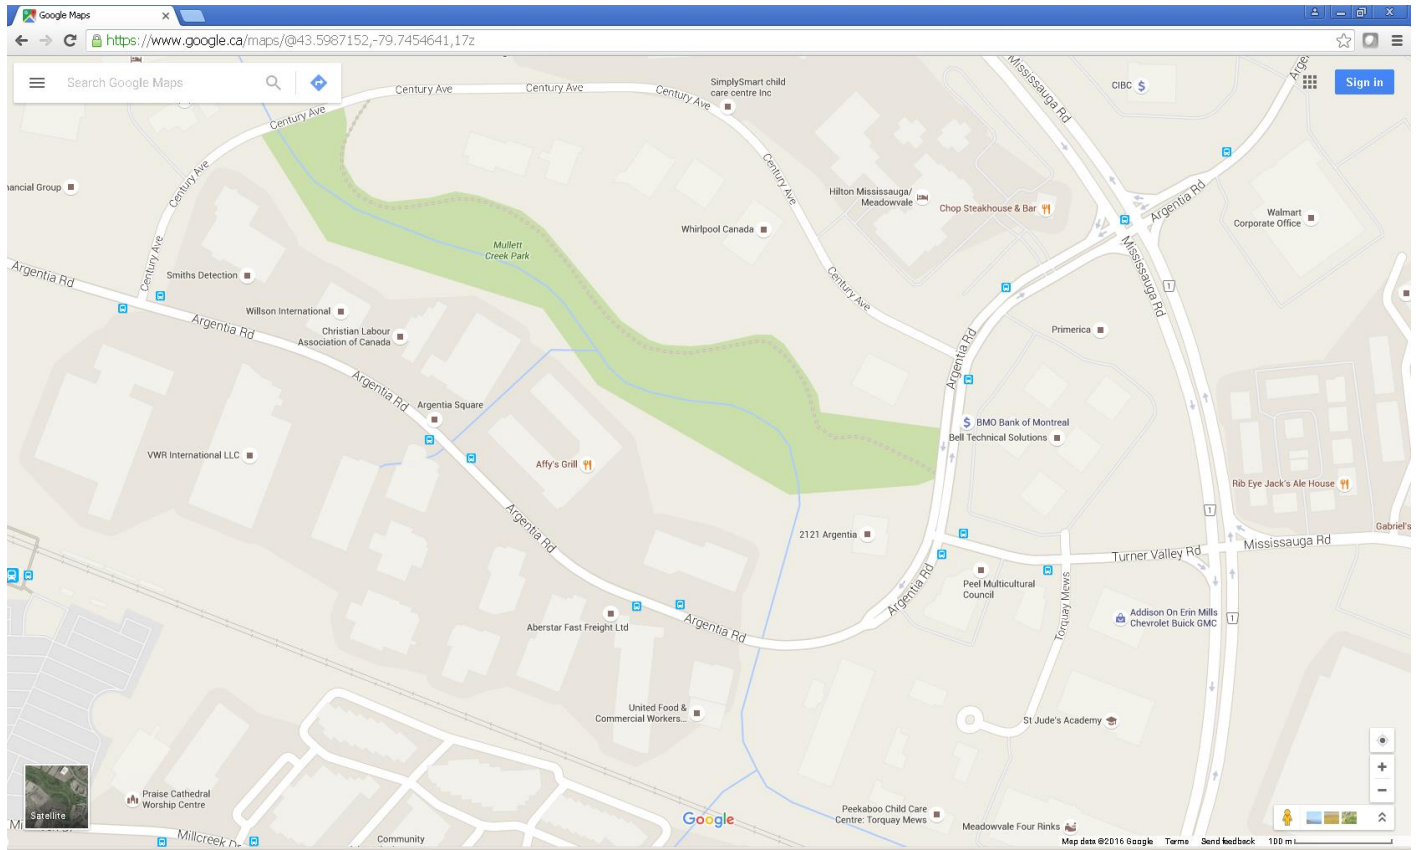

Driving Directions to HHA New Address as of September 1, 2016

FROM TORONTO EAST VIA 401

- West on the 401 to the Erin Mills Parkway/Mississauga Road Exit (immediately following the Mavis Rd. exit) turn south/left onto Erin Mills Parkway.
- From Erin Mills Parkway turn west/right onto Argentia Road (it is the second set of lights and the first major intersection south of the 401).

At the intersection of Erin Mills Parkway & Argentia you will see the Hilton Meadowvale Hotel and Chop Restaurant on the northwest side of Argentia Road.

- Drive west on Argentia past 2 sets of traffic lights, around a bend, and the white building is on the right/north side of the street.

Driving time from the Toronto International Airport (with good traffic flow) is 15-20 minutes.

Driving Directions to HHA New Address as of September 1, 2016

FROM TORONTO EAST VIA 407

- West on the 407 to the Mississauga Road Exit (immediately following the Mavis Rd. exit) and turn south/left onto Mississauga Road (which turns into Erin Mills Parkway once you cross the bridge at the 401).
- From Erin Mills Parkway turn west/right onto Argentia Road (it is the second set of lights and the first major intersection south of the 401).