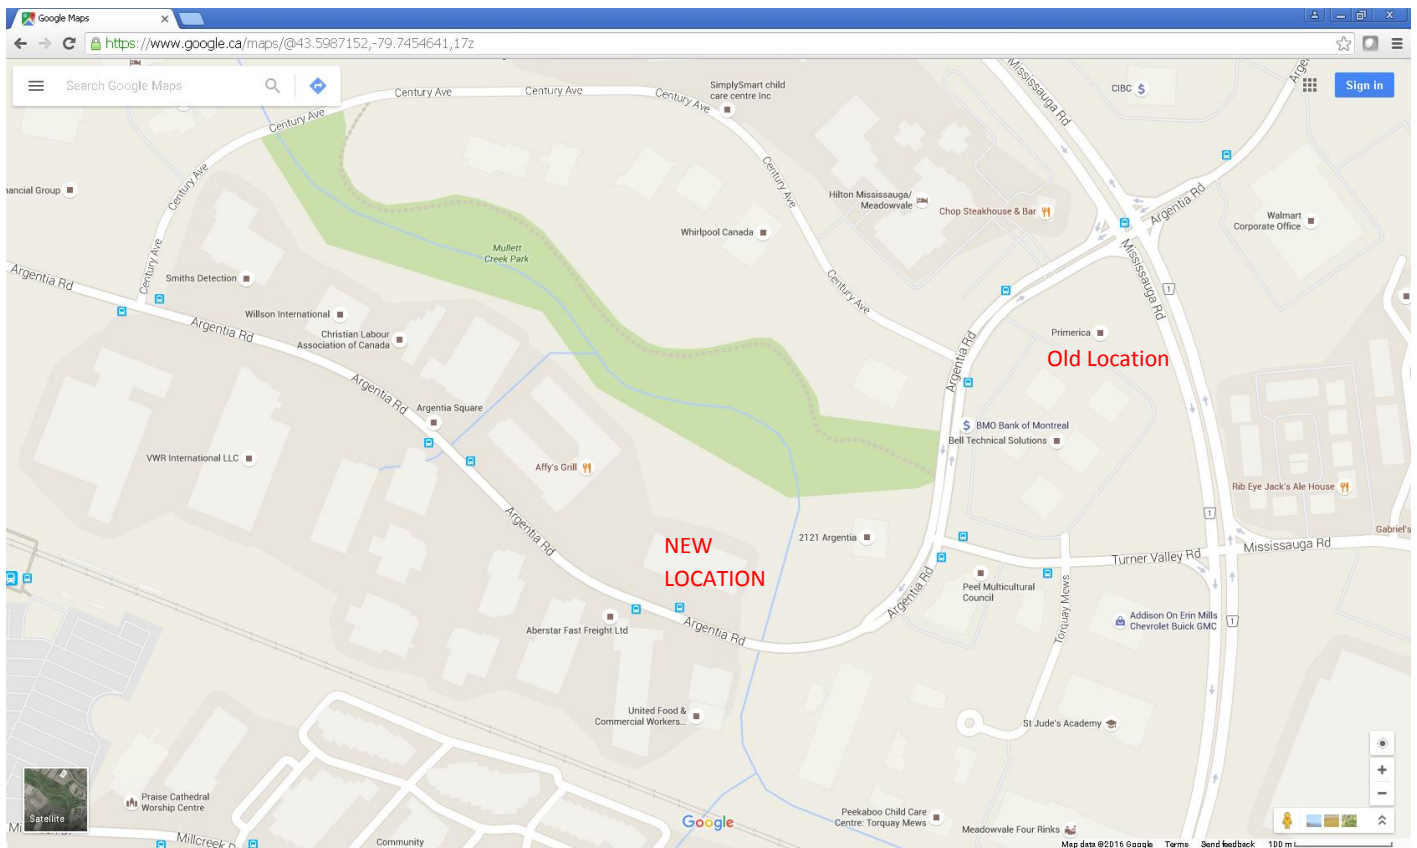

Henry Hill & Associates Inc.
2233 Argentia Rd.
East Tower, Suite 302
Mississauga, ON, Canada
L5N 2X7
905 814 1114 www.HHA.ca

Driving Directions to HHA New Address as of September 1, 2016

FROM DOWNTOWN TORONTO TO HHA:

- 427 North to 401 West.
- West on the 401 to the Erin Mills Parkway/Mississauga Road Exit (immediately following the Mavis Rd. exit) turn south/left onto Erin Mills Parkway.

At the intersection of Erin Mills Parkway & Argentia you will see the Hilton Meadowvale Hotel and Chop Restaurant on the northwest side of Argentia Road.

- Drive west/right on Argentia past 2 sets of traffic lights, around a bend, and to the white building on the right/north side of the street.

Driving time from the Toronto International Airport (with good traffic flow) is 15-20 minutes.

Directions-Toronto Downtown